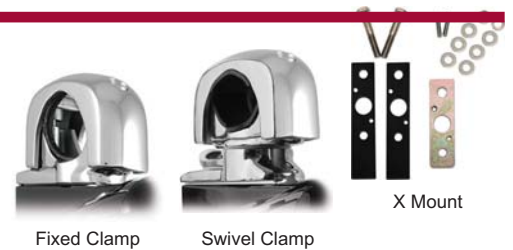

ICON8BFCMINI	8" Black Tower Speakers w/Mini Fixed Clamp (Polaris)

Also available: White or Black, with Fixed, Swivel or X Mount.

LED SPEAKER RINGS

LEDKIT6RGB	6-1/2" LED Speaker Rings - R/G/B (requires RFRGBMCV2)
LEDKIT8RGB	8" LED Speaker Rings - R/G/B (requires RFRGBMCV2)
LEDKITREV8RGB	8" LED Speaker Rings - R/G/B (requires RFRGBMCV2)
LEDKITREV10RGB	10" LED Speaker Rings - R/G/B (requires RFRGBMCV2)
LEDKIT10RGB	10" LED Speaker Rings - R/G/B (requires RFRGBMCV2)
LEDKIT12RGB	12" LED Speaker Rings - R/G/B (requires RFRGBMCV2)