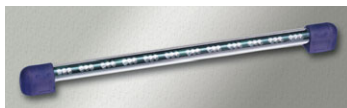

VS550BL
Blue

VS550RE
Red

AERO SERIES

VS460C
Tri-Color

VS450BL
Blue

VS450RE
Red

EVO SERIES

VS360C
Tri-Color

VS350BL
Blue

VS350RE
Red

SPIDER SERIES

VS260C
Tri-Color

VS250BL
Blue

VS250RE
Red

HLW Light Bars - 9"

- HLW9BL** 9" Blue
- HLW9GR** 9" Green
- HLW9OR** 9" Orange
- HLW9RE** 9" Red
- HLW9WH** 9" White

Surface Mount, Low Power Consumption

HYP Light Bars - 5"

- HYP5BL** 5" Blue
- HYP5GR** 5" Green
- HYP5OR** 5" Orange
- HYP5RE** 5" Red
- HYP5WH** 5" White

Surface Mount, Low Power Consumption

HLW Light Bars - 15"