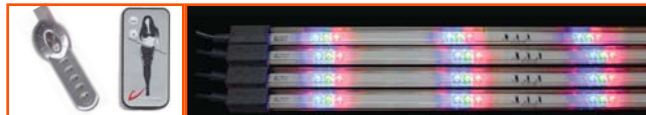

16.7 Million Color LED Undercar Lighting System

- 16.7 Million Colors • Scanning, Strobing and Breathing Patterns
- Auto Color Changing Pattern & 9 Preset Selectable Colors
- Selectable Music Reactor Frequencies (40Hz, 80Hz, 120Hz)
- Wired Remote with Color & Pattern Indicator • Networkable
- Waterproof Construction • 2-26" Bars and 2-48" Bars • 90 LED's Total
- Wireless IR Remote Included

ULX330 16.7 Million Color

Individual Flashing Alarm LED's

- **LLBL** Laser Blue Flashing LED Ea. $6.30
- **LLGR** Fusion Green Flashing LED Ea. $6.30
- **LLOR** Atomic Orange Flashing LED Ea. $6.30
- **LLRE** Hyper Red Flashing LED Ea. $6.30
- **LLWH** White Flashing LED Ea. $6.30