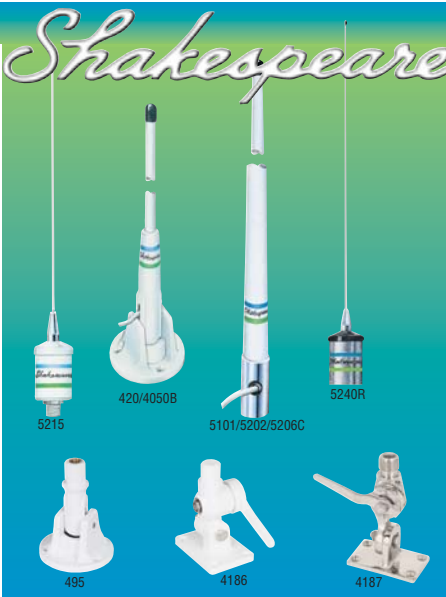

Marine VHF Antennas

5215 **OUR BEST SELLER!** **Call For Price**

3' Squatty Body - 3dB, Stainless steel, SO239 connector, L-bracket supplied.

5240R **Call For Price**

3' VHF Marine - 3dB, Stainless steel, End feed, 15' RG58 & PL259 supplied.

420 **Call For Price**

5' VHF Marine - 3dB, Fiberglass, Polycarbonate Lift and Lay mount, 15' RG58 & PL259 supplied.

5206C **O/S Shipping Charges Apply** **Call For Price**

8' VHF Marine - 6dB, Fiberglass, End feed, 15' RG58 & PL259 supplied, Copper elements, Chrome ferrule.

5101 **O/S Shipping Charges Apply** **Call For Price**

8' Centennial - 6dB, Fiberglass, End feed, 15' RG58 & PL259 supplied, Brass & copper elements, 5MHz bandwidth, Chrome ferrule.

5202 **O/S Shipping Charges Apply** **Call For Price**

8' VHF Marine - 6dB, Fiberglass, End feed, 20' RG58 & PL259 supplied, Brass & copper elements, Extra heavy duty radome, Chrome ferrule.

Marine Grade CB Antenna

4050B **Call For Price**

3' Little Giant - Unity gain, Continuous load, Integral polycarbonate Lift & Lay mount w/7' cable & PL259.