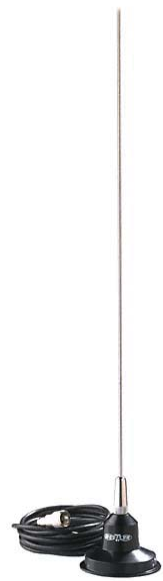

RUM150

VH3200CX **Call For Price**

3dB Gain Marine Antenna - Specifically Designed For Use On Fiberglass and Wooden Boats, 36" Stainless Whip, L-Bracket Mount, 15' White Coaxial Cable.

RUM150 **Call For Price**

3dB Gain Marine Antenna - Magnetic Mount, 49" Base Loaded Stainless Whip, 15' Coaxial Cable with PL-259 Connector, 100w Maximum Power.