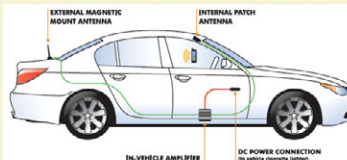

- Kit includes:
- Bi-Directional In-Vehicle Amplifier Unit
 - Interior Small (patch/rerad) Antenna
 - Exterior Magnetic Mount Antenna
 - 12V DC Cigarette Lighter Adapter

Increase Your Cellular Signal Strength With Our Low Cost Amplifier. Helps eliminate Dropped Calls. Wireless - No Physical Connection To The Phone. No Need For Programming - Automatically Recognizes The Carrier's Protocol.