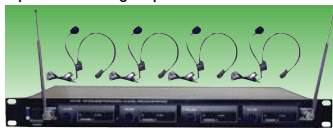

WIRELESS MICS

PDWM2500

Call For Price

Dual VHF Wireless Mic System – Includes 2 Handheld Microphones; Power & Low Battery Indicators; Dual RF Indicators; Dual AF Level Meters; Dual Volume Controls; 1/4" Mixed Output; Operation Range up to 240'.

PDWM4400

Call For Price

4 Mic VHF Lavalier/Headrest System – Includes 4 Belt Pack Transmitters w/Lavalier and Headset Mics; Power & Low Battery Indicators; RF Indicators; AF Level Meters; Individual Volume Controls; 1/4" Mixed Output; Operation Range up to 240'.

PDWM94

Call For Price

Dual Function Wireless/Wired Mic System – Complete Wireless System; 3 Position Mic Switch; Operating Range Up To 45'; XLR to 1/4" Cable Included.

MICROPHONE PA AMPLIFIER

PA105

Call For Price