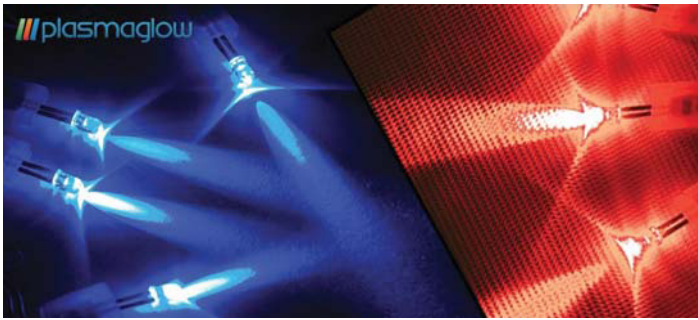

Extreme LED 4-Pack