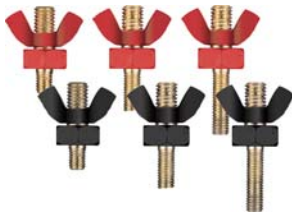

FITS GROUP BTX14BS APPLICATIONS

We strive to stock every kit, harness and adapter as they become available.

Plus, we have the best prices you'll find anywhere!

SKBTX20LBS

- 320 Crank Amps
- 18 AMP Hours
- 15.2 LBS
- Width: 6.88"
- Height: 6.13"
- Depth: 3.44"

FITS GROUP BTX20LBS APPLICATIONS

SKBTX30L

- 420 Crank Amps
- 30 AMP Hours
- 22.9 LBS
- Width: 6.56"
- Height: 5.88"
- Depth: 5.16"

FITS GROUP BTX30L APPLICATIONS

- Premium Mounting Kits
- OEM Harnesses
- Aftermarket Harnesses
- Speaker Adapters
- Replacement Antennas
- Antenna Cables

- 5mm Screw Heads
- Gate Lock Technology
- High Quality ABS Cover
- Color Inserts Included For + and -
- Accepts 10Ga to 0Ga Wire
- 6 Mounting Points
- 100% Brass Construction

Download it FREE at the App Store or Google Play