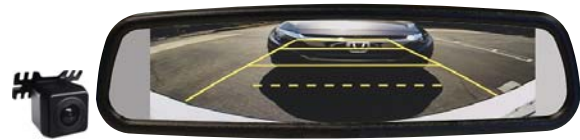

SFB CAM SQ IR

Mini Cube Camera w/IR LEDs

- 170° Viewing Angle
- Selectable Parking Lines & Mirror Image
- 17' Cable

SFB CAM LP BK

License Plate Bracket

- For Mini Cube Cameras

SFB CAM DUO

Stud Mount Camera

- 1/4" CMOS Color Camera
- 170° Viewing Angle
- IP67 Water Resistant
- Selectable Parking Lines & Mirror Image
- 17' Cable

SFB PRO CAMB

Commercial Camera w/IR LEDs

- 1/4" CMOS Color Camera
- 170° Viewing Angle
- IP67 Water Resistant
- Selectable Parking Lines & Mirror Image
- 10M Cable

Monitor is invisible when not in use!

SFB MIR 43TC With Temp & Compass Display

SFB MIR 43 Without Temp & Compass Display

OE Grade 4.3" Mirror Monitor w/2 Video Inputs

- 4.3" Mirror Monitor with Ultra High-Brightness TFT Screen
- 2 Video Inputs with 1 Video auto-trigger switching for back-up camera
- Mirror measures 10-1/4 inch
- Detachable & Replacable Mount
- Universal mount (VSM-A) mount included