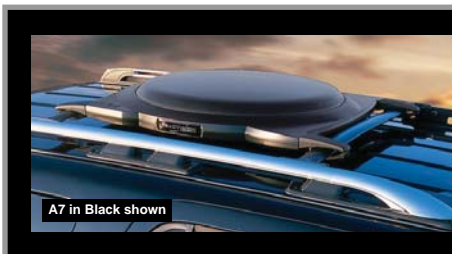

A7 in Black shown

Satellite TV to go! TracVision A7 brings you access to 135+ channels of live satellite TV and music, PLUS local programming to your car's entertainment system. The A7 automatically finds and tracks the DIRECTV satellite. Revolutionary and Durable design, Easy to install, Live DIRECTV programming, Commercial free CD-quality music, Integrated GPS, Automatic antenna switching.