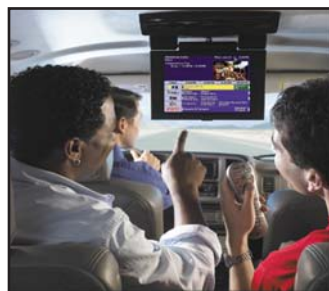

ACCESSORIES

AD218 1/2 DIN DVD Player

Features Last Scene Memory, On Screen Display, Full Function Remote, Volume Control, Zoom, Frame By Frame/Slow Playback, 4 Speed Scan, Step Play, Program Play, A/V RCA Input, Multiple Language Menus, 18" Remote Sensor Eye, Multi Angle, NTSC/PAL, Mechanical/Electronic Memory Anti-Shock.

AE51 Single Channel IR Headphone

AE52 Dual Channel IR Headphone

Features Lightweight, Auto Off, On/Off Switch, Volume, 10 Meter Range, 2 AAA Battery Life 48 hrs Continuous.

ANT108 4ch Wireless FM Modulator

ANT109 3ch Wireless FM Modulator for Headrest Monitors

AMP4 4-Way Video Distribution Amplifier w/Level Control

Enjoy 185+ channels of DIRECTV service and your favorite local channels* on the open road!

- Rugged enough to withstand wind, rain, snow, dirt, and even car washes!
- Highest signal strength available, along with Fastest satellite acquisition and unsurpassed tracking.
- Compatible with virtually all standard factory-installed and aftermarket video systems.

01-0277-02BK

In-Motion Satellite TV Antenna System

- Integrated 12v DIRECTV Standard Definition Receiver w/RF Remote
- Built In GPS For Fast Satellite Acquisition
- Easy Single Cable Installation
- 5" High x 32" Diameter
- Includes Bolt Down Mounting Kit
- Additional Bolt Kit Available - #720223
- In Stock In Black, Available In Silver

R6DX

INCLUDES
DISH Network
VP211k*
HDTV receiver

01-0277-01BK

In-Motion Satellite TV Antenna System

- Integrated 12v DIRECTV Standard Definition Receiver w/RF Remote
- Built In GPS For Fast Satellite Acquisition
- Easy Single Cable Installation
- 5" High x 32" Diameter
- Includes Roof Rack Mounting Kit
- Additional Bolt Kit Available - #720223
- In Stock In Black, Available In Silver

01-0263-03