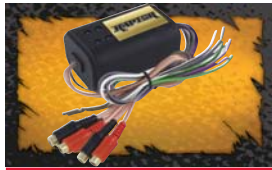

**AGU FUSES**

- RAGU305** 30A Gold AGU
- RAGU405** 40A Gold AGU
- RAGU505** 50A Gold AGU
- RAGU605** 60A Gold AGU
- RAGU805** 80A Gold AGU

**ANL FUSES**

- RANL1002** 100A Gold ANL
- RANL1502** 150A Gold ANL
- RANL2002** 200A Gold ANL
- RANL2502** 250A Gold ANL

**CIRCUIT BREAKERS**

- RCB70** 70A Circuit Breaker
- RCB120** 120A Circuit Breaker
- RCB140** 140A Circuit Breaker
- RCB180** 180A Circuit Breaker
- RCB200** 200A Circuit Breaker

**LINE OUTPUT CONVERTERS**

- LOC15**
- Fixed 2ch Line Out Conv.
  - Converts Speaker to RCA
  - Floating Or Common Grnd

- LOCA25**
- Adjustable 2ch L.O.C.
  - <30W Input Power
  - Dual Output Level Controls

- LOCA25H**
- Adjustable 2ch L.O.C.
  - <60W Input Power
  - Dual Output Level Controls

- LOCA45H**
- Adjustable 4ch L.O.C.
  - <60W Input Power
  - Dual Output Level Controls

**GROUND LOOP ISOLATORS**

- GL15**
- (2) Male to (2) Female
  - Reduces RCA Noise
  - Simple Installation

**2011 NEW PRODUCT!**