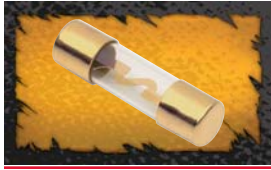

**AGU FUSES**

- RAGU305** 30A Gold AGU
- RAGU405** 40A Gold AGU
- RAGU505** 50A Gold AGU
- RAGU605** 60A Gold AGU
- RAGU805** 80A Gold AGU

**ANL FUSES**

- RANL1002** 100A Gold ANL
- RANL1502** 150A Gold ANL
- RANL2002** 200A Gold ANL
- RANL2502** 250A Gold ANL

- LOC15**
- Fixed 2ch Line Out Conv.
  - Converts Speaker to RCA
  - Floating Or Common Grnd

- LOCA25**
- Adjustable 2ch L.O.C.
  - <30W Input Power
  - Dual Output Level Controls

- LOCA25H**
- Adjustable 2ch L.O.C.
  - <60W Input Power
  - Dual Output Level Controls