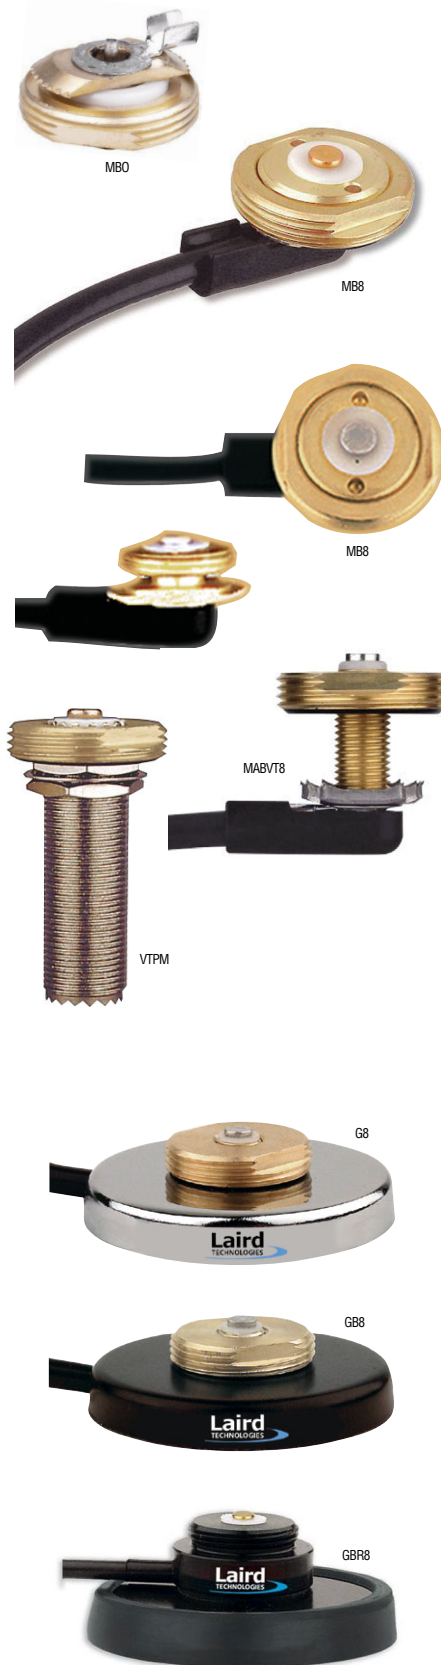

3/8" Hole Mounts

MXGPO	3/8" Snap In Ground Plane Mount	No Cable No Connector
MAB8PS	3/8" Hole Mount	17' RG58A/U PL259 Solder
MAB8U	3/8" Hole Mount	17' RG58U No Connector
MABT8	3/8" Hole Mount	17' RG58A/U No Connector 1/4" Thick
MABT8M	3/8" Hole Mount	17' RG58A/U Mini UHF 1/4" Thick
MABT8P	3/8" Hole Mount	17' RG58A/U PL259 1/4" Thick
MABT8U	3/8" Hole Mount	17' RG58U No Connector 1/4" Thick

Magnetic Mounts

G8	Magnetic Mount	12' RG58A/U No Connector
GB8	Magnetic Mount	12' RG58A/U No Connector Black
GBR8	Magnetic Mount	12' RG58A/U No Connector Black w/Boot
G8Bi	Magnetic Mount	12' RG58A/U BNC
GB8Bi	Magnetic Mount	12' RG58A/U BNC Black
G8Mi	Magnetic Mount	12' RG58A/U Mini UHF
GB8Mi	Magnetic Mount	12' RG58A/U Mini UHF Black
G8Pi	Magnetic Mount	12' RG58A/U PL259
GB8Pi	Magnetic Mount	12' RG58A/U PL259 Black
GBR8Pi	Magnetic Mount	12' RG58A/U PL259 Black w/Boot
G8Pi20	Magnetic Mount	20' RG58A/U PL259
G8U	Magnetic Mount	12' RG58U No Connector
GB8U	Magnetic Mount	12' RG58U No Connector Black
GBR8U	Magnetic Mount	12' RG58U No Connector Black w/Boot
GM8	Mini Magnetic Mount	12' RG58A/U No Connector