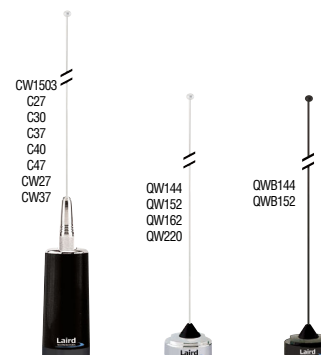

3/4" HOLE MOUNT ANTENNAS - VHF

Quarterwave Style

QW144	144-152 MHz	Unity Gain	1/4 Wave
QWB144	144-152 MHz	Unity Gain	1/4 Wave Black
QW152	152-162 MHz	Unity Gain	1/4 Wave
QWB152	152-162 MHz	Unity Gain	1/4 Wave Black
QW162	162-174 MHz	Unity Gain	1/4 Wave
QW220	220-225 MHz	Unity Gain	1/4 Wave