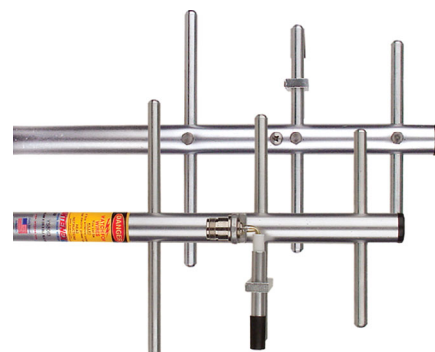

YS4505	450-470 MHz	9.2dBd Gain	5 Elements

YS4506	450-470 MHz	10.2dBd Gain	6 Elements

800 MHz Models

YS7456	745-806 MHz	9dBd Gain	6 Elements

YS8063	806-896 MHz	6dBd Gain	3 Elements

YS8066	806-896 MHz	9dBd Gain	6 Elements

YS8963	896-970 MHz	6dBd Gain	3 Elements

YS8966	896-970 MHz	9dBd Gain	6 Elements

WELDED PC SERIES YAGI ANTENNAS

700 MHz - 2.4 GHz Models

PC906N	896-940 MHz	8.5dBd Gain	6 Elements

PC8910N	896-940 MHz	11dBd Gain	10 Elements

PC9013N	902-928 MHz	13dBd Gain	13 Elements

PC2415N	2400-2500 MHz	13.9dBd Gain	15 Elements

YAGI ANTENNA MOUNTS & ACCESSORIES

YM78HD	Heavy Duty Cast Mounting Kit for 7/8" Boom Yagi Antennas

YPD4552N	450-460 MHz Dual Yagi Stacking Harness	3 N Male

YPD9152N	902-928 MHz Dual Yagi Stacking Harness	3 N Male

DIPOLE ARRAY ANTENNAS

VHF Models

YDA1502	150-174 MHz	3dBd Gain	2 Dipole Bays

YDA1504	150-174 MHz	6dBd Gain	4 Dipole Bays

UHF Models

YDA4502	450-470 MHz	3dBd Gain	2 Dipole Bays

INFRASTRUCTURE/IBW ANTENNAS

IG2450-NF36	2.4-2.5 GHz Indoor Omni	6 dBi	36" Cable w/N Female

IG2450-RT36	2.4-2.5 GHz Indoor Omni	6 dBi	36" Cable w/R.P. TNC

IGO2450-NF12	2.4-2.5 GHz Outdoor Omni	6 dBi	12" Cable w/N Female

IGO2450-RT12	2.4-2.5 GHz Outdoor Omni	6 dBi	12" Cable w/R.P. TNC

IF850-SF00	806-960 MHz Indoor Omni	3 dBi	SMA Female

MIA8063ST	806-869 MHz Indoor Omni	3 dBi	12" Cable w/N Female

IF2450-SF00	2.4-2.5 GHz Indoor Omni	3 dBi	SMA Female

IFD2450-RT36	2.4-2.5 GHz Indoor Omni	3 dBi	36" Cable w/R.P. BNC (x2)

YM78HD