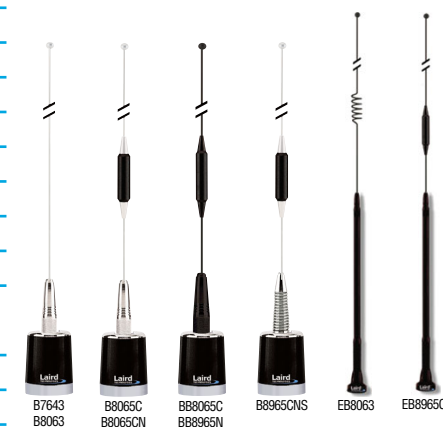

Mobile Load Coil Style

B7643	764-870 MHz	3dBi Gain	5/8 Wave
B8063	806-866 MHz	3dBi Gain	5/8 Wave
B8065C	806-866 MHz	5dB Gain	C. Coil Collinear
BB8065C	806-866 MHz	5dB Gain	C. Coil Collinear Black
B8065CN	806-866 MHz	5dB Gain	C. Coil Collinear NGP
B8965C	896-970 MHz	5dB Gain	C. Coil Collinear
BB8965N	896-970 MHz	5dB Gain	C. Coil Collinear NGP Black
B8965CNS	896-970 MHz	5dB Gain	C. Coil Collinear NGP Spring