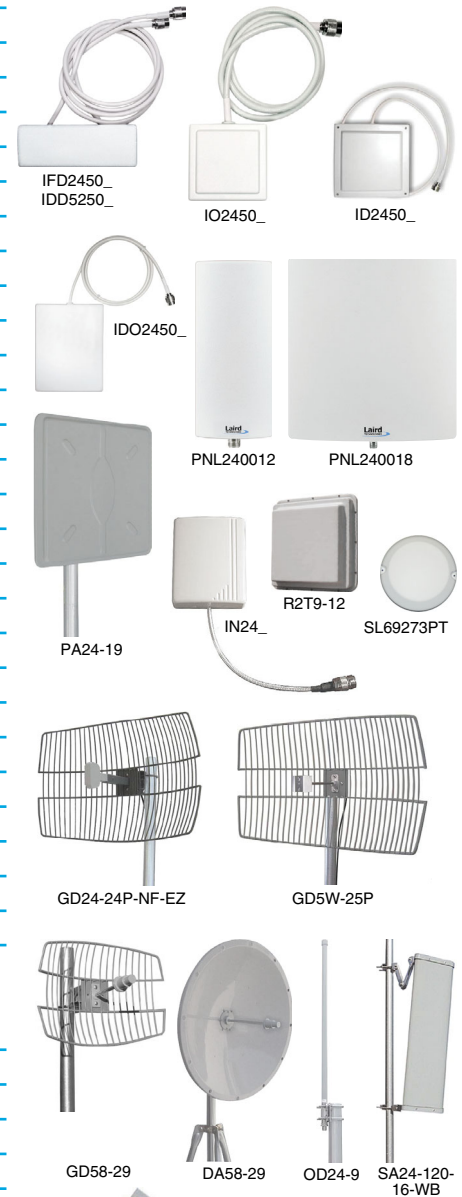

YM78HD

YDA1502

YDA1504

IG2450

IF850-SF00  
IF2450-SF00

MIA8063ST

IO2450-NF12	2.4-2.5 GHz	Indoor Omni	3 dBi	12" Cable w/N Female
IO2450-RN12	2.4-2.5 GHz	Indoor Omni	3 dBi	12" Cable w/R.P. N Fem.
ID2450-RN12	2.4-2.5 GHz	Indoor Directional	9 dBi	12" Cable w/R.P. N Fem.
ID2450-RT36	2.4-2.5 GHz	Indoor Directional	9 dBi	36" Cable w/R.P. TNC
IN24-65-8	2.4-2.5 GHz	Indoor Directional	8 dBi	8" Cable w/N Female
IDO2450-RT07E	2.4-2.5 GHz	Indoor Directional	5 dBi	7" Cable w/R.P. TNC (x2)
IDD5250-RT36	4.9-6.0 GHz	Indoor Directional	5 dBi	36" Cable w/R.P. TNC (x2)
PNL240012	2.4-2.5 GHz	Outdoor Directional	12 dBi	N Female
PNL240018	2.4-2.5 GHz	Outdoor Directional	18 dBi	N Female
R2T9-12	900-928 MHz	Outdoor Directional	12 dBi	*Specify Connector
R2T24W-15&LW	2.3-2.7 GHz	Outdoor Directional	15 dBi	8" Cable w/MMCX
SL69273PT	3 Port Omni	Ceiling Mount	698-2700 MHz	N Male
PA9-12	902-928 MHz	Outdoor Directional Panel	12 dBi	N Female
PA24-13	2.4-2.5 GHz	Outdoor Directional Panel	13 dBi	N Female
PA24-19	2.4-2.5 GHz	Outdoor Directional Panel	19 dBi	N Female
PA58-24	5.1-5.8 GHz	Outdoor Directional Panel	24 dBi	N Female
GD24-24P-NF-EZ	2.4-2.5 GHz	Grid	24 dBi	24" Cable w/N Female
GD5W-25P	4.9-5.8 GHz	Grid	25 dBi	30" Cable w/N Female
GD58-29	5.7-5.8 GHz	Grid	29 dBi	N Female
GD9-15-NF	900-928 MHz	Grid	15 dBi	30" Cable w/N Female
DA58-29	5.7-5.8 GHz	Dish	29 dBi	N Female
DA5-29RADOME	Radome for DA58-29			
DA58-32	5.7-5.8 GHz	Dish	32 dBi	N Female
DA5-32RADOME	Radome for DA58-29			
OD24-9	2.4-2.5 GHz	Base Omni	9 dBi	N Female
OD24-12P	2.4-2.5 GHz	Base Omni	12 dBi	24" Cable w/N Female
SA24-120-16-WB	2.3-2.7 GHz	Vert Polarized Sector Antenna	16 dBi	N Female