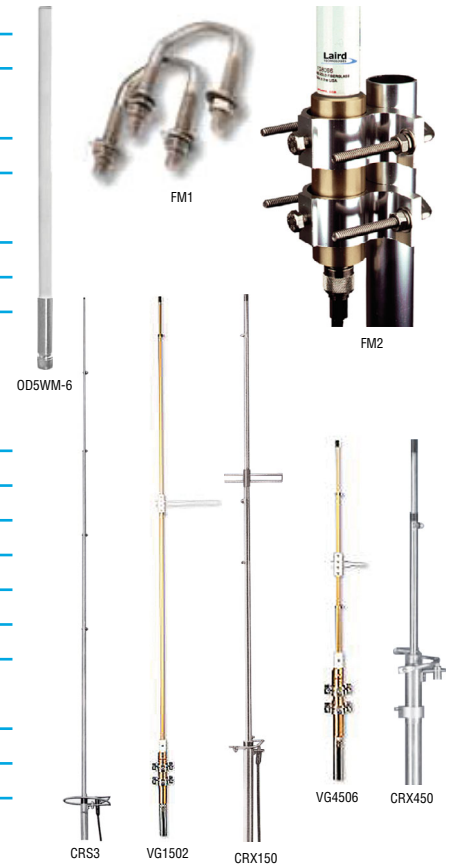

5.8 GHz Models

OD5WM-6	5150-5850 MHz	6dBi Gain	19"	N Male

Dual Band Models

FG821/18503	821-896 / 1850-1990 MHz	Unity / 3dBd Gain	14"

Omnidirectional Antenna Mounts

FM1	Stainless Steel U-Bolt Mounts (2)

FM2	Heavy Duty Aluminum Mounts (2)

ALUMINUM OMNIDIRECTIONAL ANTENNAS

VHF Models

CRS3	33-44 MHz	2dB Gain	168"	UHF Female

CRS4	44-50 MHz	2dB Gain	127"	UHF Female

VG1502	150-174 MHz	2dBi Gain	102"	N Female

VG1506	150-174 MHz	6dBi Gain	102"	N Female

CRX150	150-174 MHz	5dBi Gain	116"	UHF Female

CRX150B	150-174 MHz	6dBi Gain	162"	UHF Female	Broadband

UHF Models

VG4506	450-512 MHz	6dBi Gain	25"	N Female

CRX450B	450-470 MHz	6dBi Gain	648"	UHF Female	Broadband

DIRECTIONAL YAGI ANTENNAS

VHF Models

Y1503	150-174 MHz	7.1dBd Gain	3 Elements

Y1505	150-174 MHz	9.2dBd Gain	5 Elements

UHF Models

Y4503	450-470 MHz	7.1dBd Gain	3 Elements

Y4505	450-470 MHz	9.2dBd Gain	5 Elements

Y4506	450-470 MHz	10.2dBd Gain	6 Elements

Y45012	450-470 MHz	11dBd Gain	12 Elements

800 MHz Models

Y8063	806-896 MHz	6dBd Gain	3 Elements

Y8066	806-896 MHz	9dBd Gain	6 Elements

Y80612	806-896 MHz	11dBd Gain	12 Elements

Y8963	896-970 MHz	6dBd Gain	3 Elements

Y8966	896-970 MHz	9dBd Gain	6 Elements

Y89612	896-970 MHz	11dBd Gain	12 Elements

2.4 GHz Models

YE240015	2400-2500 MHz	15dBi Gain	Enclosed

Dual Band Models

LP800-2500-9-NF	806-960 / 1710-2500 MHz	9dBi Gain	Enclosed	18" Cable w/N Female