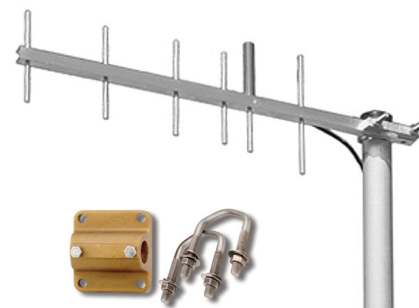

YS4505	450-470 MHz	9.2dBd Gain	5 Elements

YS4506	450-470 MHz	10.2dBd Gain	6 Elements

800 MHz Models

YS7456	745-806 MHz	9dBd Gain	6 Elements

YS8063	806-896 MHz	6dBd Gain	3 Elements

YS8066	806-896 MHz	9dBd Gain	6 Elements

YS8963	896-970 MHz	6dBd Gain	3 Elements

YS8966	896-970 MHz	9dBd Gain	6 Elements

WELDED PC SERIES YAGI ANTENNAS

700 MHz - 2.4 GHz Models

PC906N	896-940 MHz	8.5dBd Gain	6 Elements

PC8910N	896-940 MHz	11dBd Gain	10 Elements

PC9013N	902-928 MHz	13dBd Gain	13 Elements

PC2415N	2400-2500 MHz	13.9dBd Gain	15 Elements

YAGI ANTENNA MOUNTS & ACCESSORIES

YM78HD	Heavy Duty Cast Mounting Kit for 7/8" Boom Yagi Antennas

YPD4552N	450-460 MHz Dual Yagi Stacking Harness	3 N Male

YPD9152N	902-928 MHz Dual Yagi Stacking Harness	3 N Male

DIPOLE ARRAY ANTENNAS

VHF Models

YDA1502	150-174 MHz	3dBd Gain	2 Dipole Bays

YDA1504	150-174 MHz	6dBd Gain	4 Dipole Bays

UHF Models

YDA4502	450-470 MHz	3dBd Gain	2 Dipole Bays

INFRASTRUCTURE/IBW ANTENNAS

IG2450-NF36	2.4-2.5 GHz Indoor Omni	6 dBi	36" Cable w/N Female

IG2450-RT36	2.4-2.5 GHz Indoor Omni	6 dBi	36" Cable w/R.P. TNC

IGO2450-NF12	2.4-2.5 GHz Outdoor Omni	6 dBi	12" Cable w/N Female

IGO2450-RT12	2.4-2.5 GHz Outdoor Omni	6 dBi	12" Cable w/R.P. TNC

IF850-SF00	806-960 MHz Indoor Omni	3 dBi	SMA Female

MIA8063ST	806-869 MHz Indoor Omni	3 dBi	12" Cable w/N Female

IF2450-SF00	2.4-2.5 GHz Indoor Omni	3 dBi	SMA Female

IFD2450-RT36	2.4-2.5 GHz Indoor Omni	3 dBi	36" Cable w/R.P. BNC (x2)

YM78HD