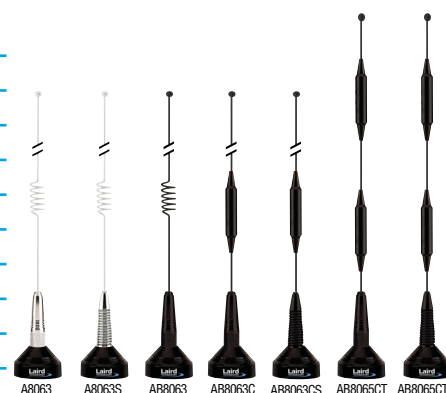

A-Base Style

A8063	806-896 MHz	3dB Gain	Open Coil Collinear
AB8063	806-896 MHz	3dB Gain	Open Coil Collinear Black
AB8063C	806-896 MHz	3.5dB Gain	C. Coil Collinear Black
AB8063CS	806-896 MHz	3.5dB Gain	C. Coil Collinear Black Spring
A8063S	806-896 MHz	3dB Gain	Open Coil Collinear Spring
A8065CT	806-896 MHz	5dB Gain	C. Coil Trilinear
AB8065CT	806-896 MHz	5dB Gain	C. Coil Trilinear Black
A8065CTS	806-896 MHz	5dB Gain	C. Coil Trilinear Spring
AB8065CTS	806-896 MHz	5dB Gain	C. Coil Trilinear Spring Black