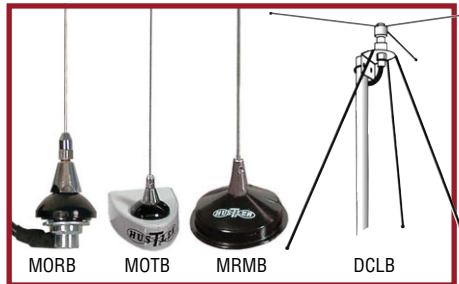

CMMA

NMO Magnet Mount – 4" Magnet Mount w/17' Coax

SCANNER ANTENNAS

MORB

Roof Mount Scanner Antenna – 30-950MHz, 12' Cable w/BNC Connector

MOTB

Trunk Lip Mount Scanner Antenna – 30-950MHz, 12' Cable w/BNC Connector

MRMB

Magnet Mount Scanner Antenna – 30-950MHz, 12' Cable w/BNC Connector

DCLB

Base Scanner Antenna – 40 to 950 MHz, 55" Elements w/50' of coaxial cable & BNC Connector.

HUSTLER G SERIES ANTENNAS

Superior performance, 100 MPH wind survival, aluminum and fiberglass construction.

HIGH BAND VHF VERTICALS

G3150

135-175 MHz, 3dB gain, UHF female, 4'

G51502

154-161 MHz, 5dB gain, N female, 10'

G71501

148-155 MHz, 7dB gain, N female, 15' 4"

G71502

154-161 MHz, 7dB gain, N female, 15' 4"

UHF VERTICALS

G64501

450-460 MHz, 6 dB gain, N female, 7' 3"

G64502

456-464 MHz, 6 dB gain, N female, 7' 3"