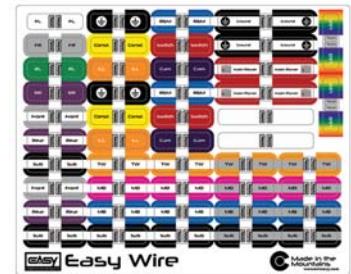

## EASY VENT\*\*

Perfect pressure fit for standard schedule 40 PVC pipe.

1.50", 2.00", 2.50", 3.00", 4.00"

Engraved centering lines for eAsy alignment.

## EASY BOXX\*\*

The easy Boxx allows you to quickly set up your materials for easy gluing and nailing. The matched pair give you an extra left and right hand. This tool is designed to provide alignment for flush assembly and .25 offset. Available in .75 and .76. please check your wood to see whats best for you!