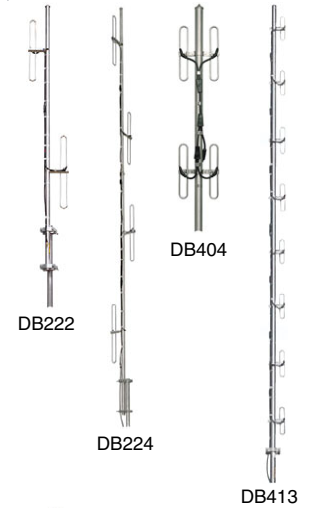

### VHF EXPOSED DIPOLES

DB222-A	. . . .150-158 MHz Exposed Dipole Omni, 5.1 dBi, 360° Horiz Beamwidth, N Male, 127"
DB222-B	. . . .158-166 MHz Exposed Dipole Omni, 5.1 dBi, 360° Horiz Beamwidth, N Male, 127"
DB222-E	. . . .143-150 MHz Exposed Dipole Omni, 5.1 dBi, 360° Horiz Beamwidth, N Male, 127"
DB224-A	. . . .150-160 MHz Exposed Dipole Omni, 8.1 dBi, 360° Horiz Beamwidth, N Male, 255"
DB224-B	. . . .155-165 MHz Exposed Dipole Omni, 8.1 dBi, 360° Horiz Beamwidth, N Male, 255"
DB224-E	. . . .138-150 MHz Exposed Dipole Omni, 8.1 dBi, 360° Horiz Beamwidth, N Male, 270"
DB264-B	. . . .155-165 MHz Exposed Dipole Omni, 8.1 dBi, 360° Horiz Beamwidth, N Male, 258"

### UHF EXPOSED DIPOLES

DB404-B	. . . .450-470 MHz Exposed Dipole Omni, 5.9 dBi, 360° Horiz Beamwidth, N Male, 60"
DB408-B	. . . .450-470 MHz Exposed Dipole Omni, 8.7 dBi, 360° Horiz Beamwidth, N Male, 113"
DB420-B	. . . .450-470 MHz Exposed Dipole Omni, 11.3 dBi, 360° Horiz Beamwidth, N Male, 233"
DB413-B	. . . .450-470 MHz Exposed Dipole Quasi-Omni, 14.1 dBi, 360° Horiz Beamwidth, N Male, 220"

### 800 MHZ DIRECTIONAL YAGIS

DB499-A	. . . .806-869 MHz Yagi, 12.1 dBi, 60° Horiz Beamwidth, N Female, 31" Length
DB499-C	. . . .824-896 MHz Yagi, 12.1 dBi, 60° Horiz Beamwidth, N Female, 30.5" Length
DB499-K	. . . .920-960 MHz Yagi, 12.1 dBi, 60° Horiz Beamwidth, N Female, 30" Length