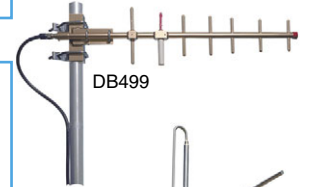

### VHF EXPOSED DIPOLES

DB222-A	. . . .150-158 MHz Exposed Dipole Omni, 5.1 dBi, 360° Horiz Beamwidth, N Male, 127"
DB222-B	. . . .158-166 MHz Exposed Dipole Omni, 5.1 dBi, 360° Horiz Beamwidth, N Male, 127"
DB222-E	. . . .143-150 MHz Exposed Dipole Omni, 5.1 dBi, 360° Horiz Beamwidth, N Male, 127"
DB224-A	. . . .150-160 MHz Exposed Dipole Omni, 8.1 dBi, 360° Horiz Beamwidth, N Male, 255"
DB224-B	. . . .155-165 MHz Exposed Dipole Omni, 8.1 dBi, 360° Horiz Beamwidth, N Male, 255"
DB224-E	. . . .138-150 MHz Exposed Dipole Omni, 8.1 dBi, 360° Horiz Beamwidth, N Male, 270"
DB264-B	. . . .155-165 MHz Exposed Dipole Omni, 8.1 dBi, 360° Horiz Beamwidth, N Male, 258"

### UHF EXPOSED DIPOLES

DB404-B	. . . .450-470 MHz Exposed Dipole Omni, 5.9 dBi, 360° Horiz Beamwidth, N Male, 60"
DB408-B	. . . .450-470 MHz Exposed Dipole Omni, 8.7 dBi, 360° Horiz Beamwidth, N Male, 113"
DB420-B	. . . .450-470 MHz Exposed Dipole Omni, 11.3 dBi, 360° Horiz Beamwidth, N Male, 233"
DB413-B	. . . .450-470 MHz Exposed Dipole Quasi-Omni, 14.1 dBi, 360° Horiz Beamwidth, N Male, 220"