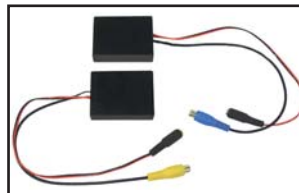

VIDEO ACCESSORIES

SV1000PLW

Wireless Video Transmitter / Receiver

- Wireless Video Transmitter / Receiver
- Video Transmission By Frequency Modulation
- Perfect For Trucks, Trailers or SUV's
- Transmits Video Signal Over 200' Distance
- Waterproof and Anti Vibration Design