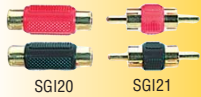

SGi20
Double Female RCA Splice

SGi21
Double Male RCA Splice