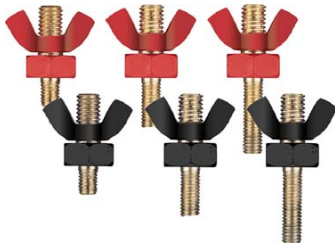

FITS GROUP BTX14BS APPLICATIONS

SKBTX20LBS

- 320 Crank Amps
- 18 AMP Hours
- 15.2 LBS
- Width: 6.88"
- Height: 6.13"
- Depth: 3.44"

FITS GROUP BTX20LBS APPLICATIONS

SKBTX30L

- 420 Crank Amps
- 30 AMP Hours
- 22.9 LBS
- Width: 6.56"
- Height: 5.88"
- Depth: 5.16"

FITS GROUP BTX30L APPLICATIONS

SKWN20 8mm - For SKBT20

SKWN120 15mm - For SKBT120

SKWN35100 23mm - For SKBT35-100

WING NUT SET

- Replaces The SAE Posts
- Positive and Negative Set

SKSAE20 8mm - For SKBT20

SKSAE120 15mm - For SKBT120