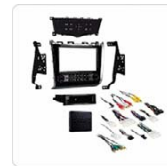

Metra Marine Covers
Metra Marine Covers

Metra Radio Install kits
Metra Radio Install kits