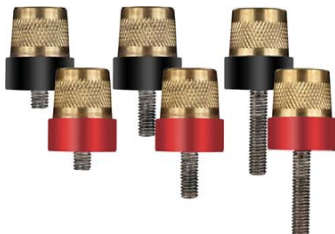

FITS GROUP BTX30L APPLICATIONS

SKWN20 8mm - For SKBT20

SKWN120 15mm - For SKBT120

SKWN35100 23mm - For SKBT35-100

WING NUT SET

- Replaces The SAE Posts
- Positive and Negative Set

SKSAE20 8mm - For SKBT20

SKSAE120 15mm - For SKBT120

SKSAE35100 23mm - For SKBT35-100

SAE POST SET

- Replaces The SAE Posts
- Positive and Negative Set

We strive to stock every kit, harness and adapter as they become available. Plus, we have the best prices you'll find anywhere!