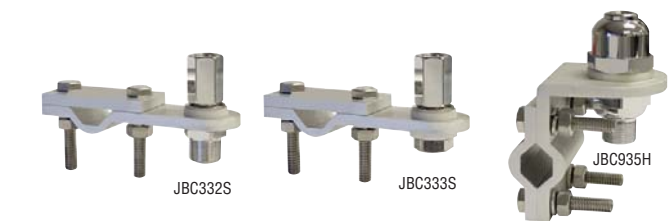

- **JBC332S** Horizontal Mirror Mount w/S0239
- **JBC333S** Horizontal Mirror Mount w/Lug
- **JBC935H** H.D. 3-Way Mirror Mount w/S0239