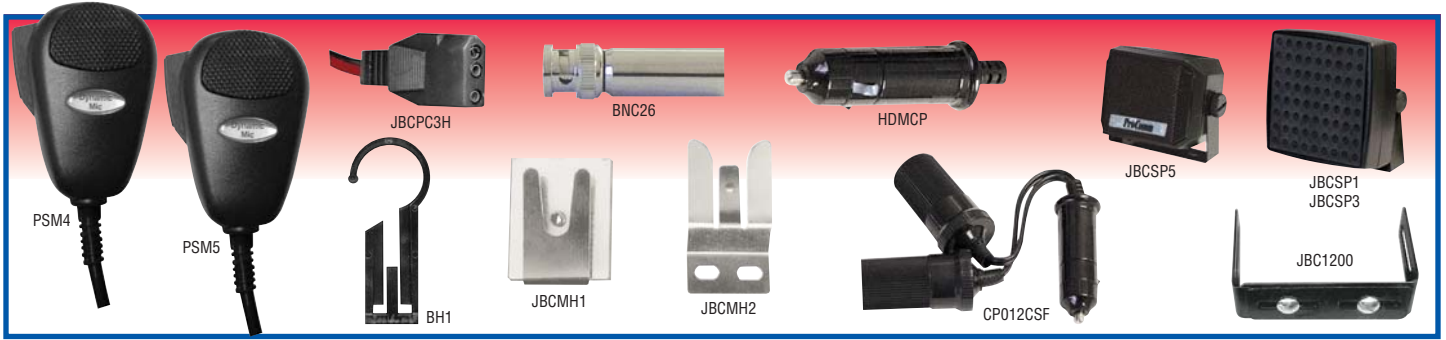

ACCESSORIES

PSM4	4-Pin Dynamic Mic - Screw On
PSM5	5-Pin Dynamic Mic - Screw On
JBCPC3H	3-Pin Fused Power Plug
BH1	"Buddy Hook"
JBCM2	Screw On Mic Hook
JBCM1	Magnetic Mic Hook
BNC26	Motorola to SO239 Adapter

CP012CSF	2 Outlet Cigarette Lighter Splitter
CP013CSF	3 Outlet Cigarette Lighter Splitter
HDMCP	Fused Cig. Lighter Plug
JBCSP1	4" Extension Speaker - 8Ω
JBCSP3	4" Noise Cancelling Speaker w/Talk Back
JBCSP5	2-1/4" Extension Speaker - 8Ω
JBC1200	2" - 9" CB Bracket

FRANCIS

- Pre-Tuned From The Factory
- 3/8"-24 Threaded Base
- Double Quarter Wave
- Fiberglass Whip
- Chromed Brass Ferrule
- Double Helical Winding