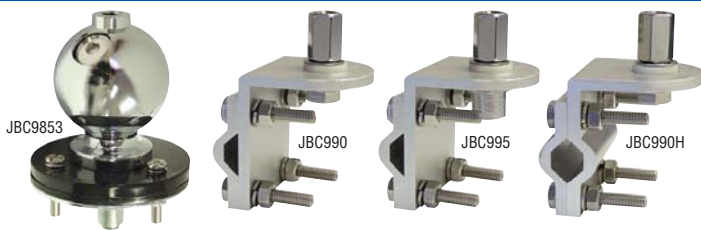

ANTENNA MOUNTS

- **JBC9853** Heavy Duty 2" Ball Mount
- **JBC990** 3-Way Mirror Mount w/Lug
- **JBC995** 3-Way Mirror Mount w/S0239
- **JBC990H** Double Groove Mirror Mount w/Lug