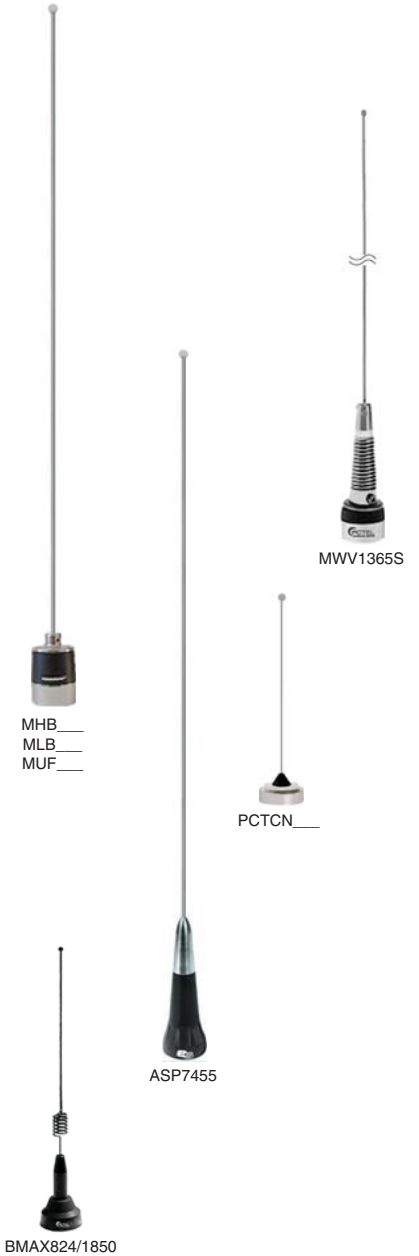

MOBILE ANTENNAS - MOLDED BASE ANTENNA W/RUBBER ELASTOMER SPRING

ASP7455	138 - 174 MHz	3dB Gain	54" with DURA-FLEX Elastomer Spring
ASP76551	445 - 470 MHz	5dB Gain	34" with DURA-FLEX Elastomer Spring
ASP7795	445 - 470 MHz	5dB Gain	15" with DURA-FLEX Elastomer Spring

MOBILE ANTENNAS - BMAX MOLDED BASE ANTENNAS

BMAX150D	150 - 174 MHz	Unity Gain	Black Open Coil Antenna
MAX7603S	760 - 870 MHz	3dBi Gain	Stainless Antenna
BMAX824/1850	824 - 896 MHz / 1850 - 1990 MHz	2.4dBi / 4 dBi	Black Open Coil