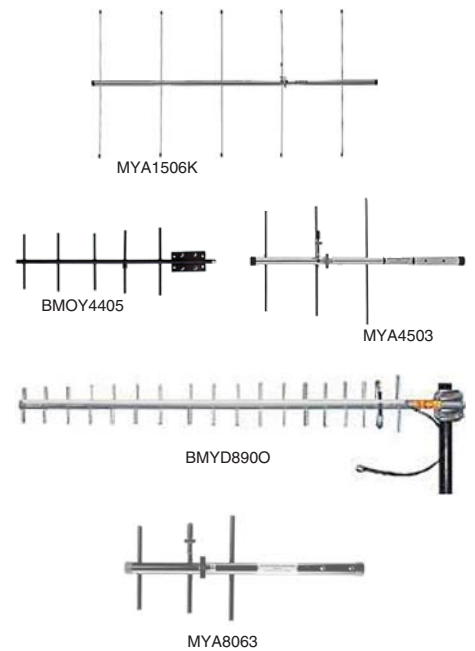

OMNI-DIRECTIONAL BASE ANTENNAS

MFB1500	150-156 MHz	Unity Gain	6' Length	N Male Connector
MFB1503	150-156 MHz	3dB Gain	10.75' Length	N Male Connector
MFB1563	156-162 MHz	3dB Gain	10.75' Length	N Male Connector
MFB4503	450-460 MHz	3dB Gain	4.25' Length	N Male Connector
MFB4500	450-460 MHz	Unity Gain	2.5' Length	N Male Connector
MFB4505	450-460 MHz	5dB Gain	6.4' Length	N Male Connector
MFB4600	460-470 MHz	Unity Gain	2.5' Length	N Male Connector
MFB4603	460-470 MHz	3dB Gain	4.25' Length	N Male Connector
MFB4605	460-470 MHz	5dB Gain	4.25' Length	N Male Connector
MFBW7463	746-869 MHz	3dB Gain	2.25' Length	N Female Connector
MFB9153	902-928 MHz	3dB Gain	2' Length	N Male Connector
MFB9155	902-928 MHz	5dB Gain	4' Length	N Male Connector
MFB9157	902-928 MHz	7dB Gain	8' Length	N Male Connector

OMNI-DIRECTIONAL ANTENNA ACCESSORIES

MMK9	Mounting Bracket For MFB Antennas up to 2-1/2" OD Mast
K332	6" Ground Plane Disc For 3/8" Ceiling Mount Antennas

YAGI BASE ANTENNAS

MYA1503K	150-174 MHz	7.1dB Gain	3 Element	3.5' Length	UHF Female
MYA1506K	150-174 MHz	11.3dB Gain	6 Element	8.6' Length	UHF Female
MYA4503	450-470 MHz	7.1dB Gain	3 Element	23" Length	UHF Female
MYA4503N	450-470 MHz	7.1dB Gain	3 Element	23" Length	N Female
MYA4505	450-470 MHz	9.2dB Gain	5 Element	32" Length	UHF Female
MYA45012	450-470 MHz	12.5dB Gain	12 Element	72" Length	UHF Female
MYA4505N	450-470 MHz	9.2dB Gain	5 Element	32" Length	N Female
BMOY4405	440-480 MHz	9dBd Gain	5 Element	34" Length	N Female
MYA8063	806-866 MHz	6dBd Gain	3 Element	17" Length	N Female
BMOY8905	890-960 MHz	9dBd Gain	5 Element	20" Length	N Female
BMXD8900	890-960 MHz	14dBd Gain	18 Element	63" Length	N Female
MYA9153	896-940 MHz	6dBd Gain	3 Element	24" Length	N Female
MYA9303	896-970 MHz	6dBd Gain	3 Element	24" Length	N Female
MYA9306	896-970 MHz	9dBd Gain	6 Element	23" Length	N Female

MMK1	Mounts 1-5/16" OD Antenna to 1-1/4" OD Mast
-------------	---