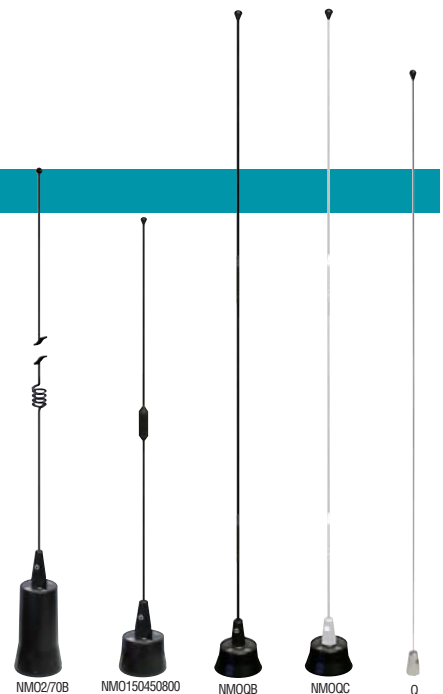

LM/LA SERIES STUD MOUNT

Q	136-512 MHz – Tunable 1/4wv Chrome "Q" Base
QB	136-512 MHz – Tunable 1/4wv Black "Q" Base