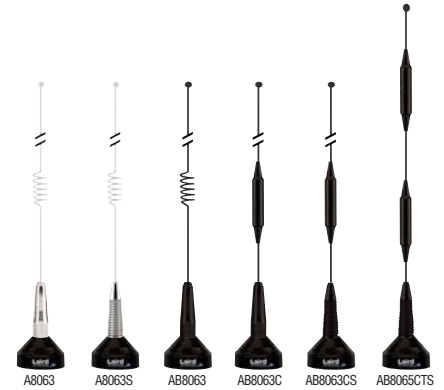

3/4" NMO MOUNT ANTENNAS - 700 MHz - 2.4 GHz

Quarterwave Style

QW760	760-870 MHz	Unity Gain	1/4 Wave	
QWB760	760-870 MHz	Unity Gain	1/4 Wave	Black
QW800	806-866 MHz	Unity Gain	1/4 Wave	
QWB800	806-866 MHz	Unity Gain	1/4 Wave	Black
QW8063	806-866 MHz	3dB Gain	Open Coil	
QWB8063	806-866 MHz	3dB Gain	Open Coil	Black
QW8253	825-896 MHz	3dB Gain	Open Coil	
QWB8253	825-896 MHz	3dB Gain	Open Coil	Black
QW8963	896-970 MHz	3dB Gain	Open Coil