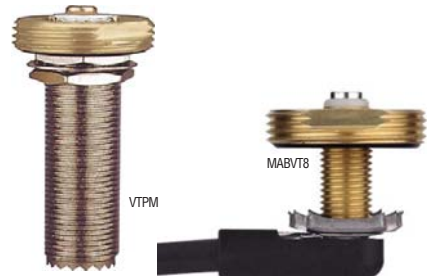

MOBILE MOUNTS

3/4" Hole Mounts

MBO	3/4" Hole Mount	No Cable Or Connector
MB8	3/4" Hole Mount	17' RG58A/U No Connector
MB8Bi	3/4" Hole Mount	17' RG58A/U BNC Installed
MB8M	3/4" Hole Mount	17' RG58A/U Mini UHF
MB8Mi	3/4" Hole Mount	17' RG58A/U Mini UHF Installed
MB8P	3/4" Hole Mount	17' RG58A/U PL259
MB8Pi	3/4" Hole Mount	17' RG58A/U PL259 Installed
MB8PS	3/4" Hole Mount	17' RG58A/U PL259 Solder
MB8U	3/4" Hole Mount	17' RG58U No Connector
MB8U25	3/4" Hole Mount	25' RG58U No Connector
MB8UMi	3/4" Hole Mount	17' RG58U Mini UHF Installed
MB8UP	3/4" Hole Mount	17' RG58U PL259
MB8UPi	3/4" Hole Mount	17' RG58U PL259 Installed
MB8X	3/4" Hole Mount	17' RG8X No Connector
MBD	3/4" Hole Mount	17' Teflex No Connector
MABTO	3/4" or 3/8" Hole Mount	No Cable No Connector 3/16"-1/4" Surface
MABVT8	3/4" or 3/8" Hole Mount	17' RG58A/U No Connector 1/2" Surfaces
MABVT8U	3/4" or 3/8" Hole Mount	17' RG58U No Connector 1/2" Surfaces
VTPM	3/4" Hole Mount	UHF Barrel Connection 1" Surfaces
VTPM800	3/4" Hole Mount	N Barrel Connection 1" Surfaces

3/8" Hole Mounts

MABO	3/8" Hole Mount	No Cable Or Connector
MXGPO	3/8" Snap In Ground Plane Mount	No Cable No Connector
MAB8PS	3/8" Hole Mount	17' RG58A/U PL259 (Solder On)
MAB8Mi	3/8" Hole Mount	17' RG58U Mini UHF
MAB8UMi	3/8" Hole Mount	17' RG58U Mini UHF
MAB8U	3/8" Hole Mount	17' RG58U No Connector
MABT8	3/8" Hole Mount	17' RG58A/U No Connector 1/4" Thick
MABT8U	3/8" Hole Mount	17' RG58U No Connector 1/4" Thick
MABT8U25	3/8" Hole Mount	25' RG58U No Connector 1/4" Thick
MABT-195-30	3/8" Hole Mount	30' LMR195 No Connector 1/4" Thick
MABTO	3/4" or 3/8" Hole Mount	No Cable No Connector 3/16"-1/4" Surface
MABVTO	3/4" or 3/8" Hole Mount	No Cable No Connector 1/2" Surfaces
MABVT8	3/4" or 3/8" Hole Mount	17' RG58A/U No Connector 1/2" Surfaces
MABVT8U	3/4" or 3/8" Hole Mount	17' RG58U No Connector 1/2" Surfaces