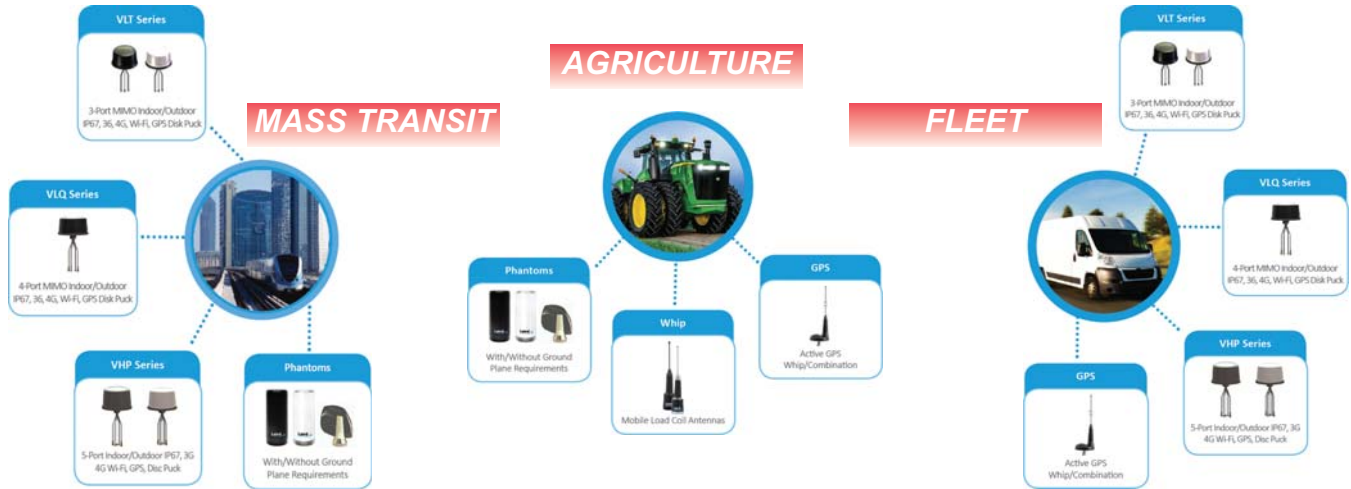

ANTENNA SOLUTIONS FOR AFTER MARKET INSTALLATIONS

Laird
Smart Technology. Delivered.™

VHP69273W22G 5 Port MIMO 3G/4G LTE, GPS & WIFI - White

- 698-960 / 1710-2700 / 2300-2700 / 4900-5900 MHz + GPS MIMO Antenna
- 2 Ports 3G/4G LTE, 2 Ports WiFi, 1 Port GPS
- SMA male connectors for 3G/4G LTE and GPS ports, RSMA male for WIFI port