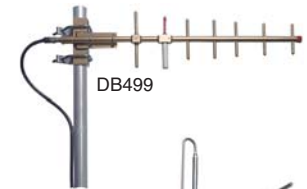

800 MHZ DIRECTIONAL YAGIS

DB499-C	. . . . .824-896 MHz Yagi, 12.1 dBi, 60° Horiz Beamwidth, N Female, 30.5" Length	. . . . .