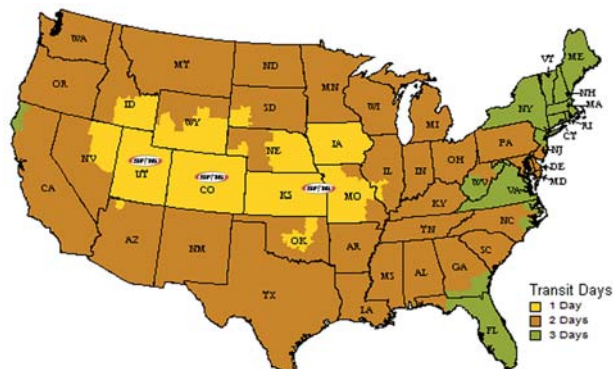

Lenexa, KS

Denver, CO

Salt Lake City, UT

ALPINE HALO9 MECHLESS RECEIVERS

Works with **Apple CarPlay** **androidauto**

ILX-F309

M/C 2 MAP \$899.95 SRI \$1100.00

- Single DIN chassis
- 9" hovering capacitive touch screen
- 4 Preset angle points (45°, 20°, 0°, -20°)
- 20mm depth adjustment, 30mm height adjustment
- Works with Apple CarPlay
- Android Auto / Google Assistant compatible
- 1.0M USB cable included
- My Favorites function
- Works with Pandora Music for iPhone and Android
- SiriusXM Ready
- **HD Radio Built-In**
- **iDatalink Maestro compatible**
- Bluetooth built-in
- 50w x 4 high power amplifier
- 3 PreOuts (4 Volt)
- FLAC/MP3/AAC/WMA/HE-AAC music playback
- AVI/MPEG4 video playback via USB
- Bass Engine SQ
- 9 band parametric dual EQ
- 6 channel time correction
- MediaXpander HD
- **1 HDMI input**
- **KCX-630HD HDMI Switcher ready**
- KCX-C2600B multi camera switcher ready
- **KAC-001 Accessory Controller ready**